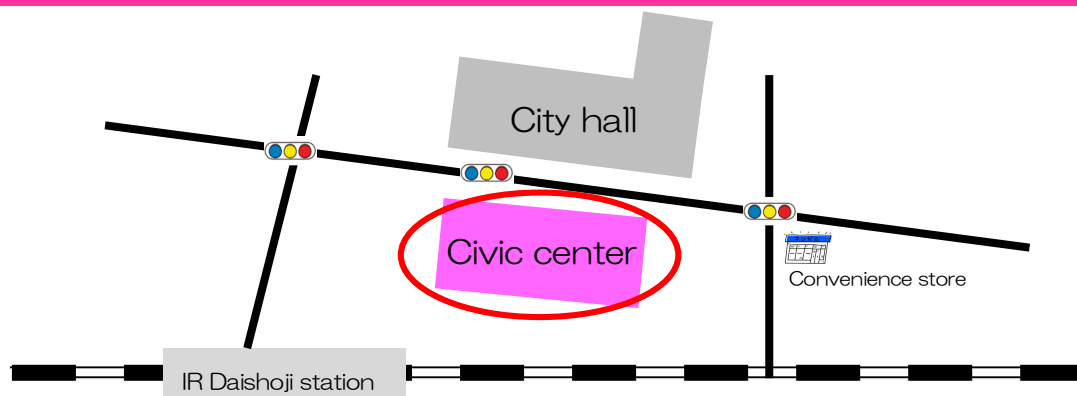

https://logoform.jp/form/4MRd/japanese_class_application

Inquiries TEL 0761-72-7906
(City Hall Annex 4F Tourism Section)

2026 Japanese Lessons in Kaga Calendar

Date and time: every Saturday throughout the year 13:30~15:00 (room reserved from 13:00~16:00)