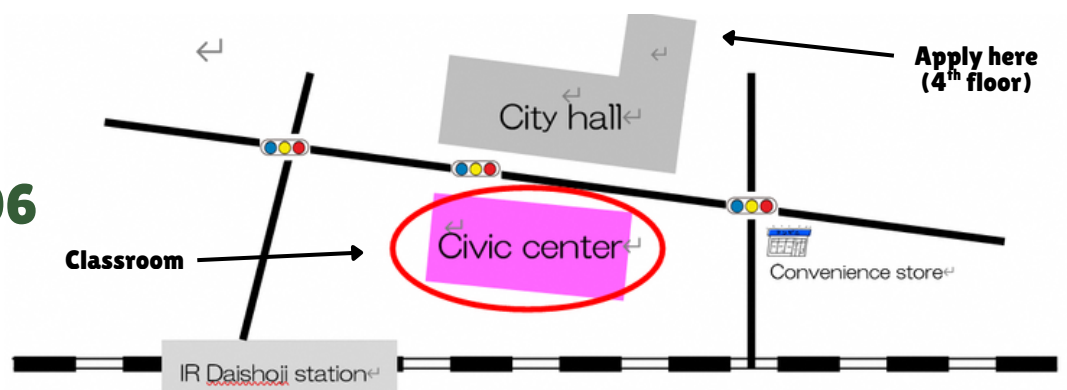

Please make sure to apply first!
<https://logoform.jp/form/4MRd/japanese_class_application>

Inquiries:
☎ 0761-72-7906
Kaga City Hall,
Annex 4th floor